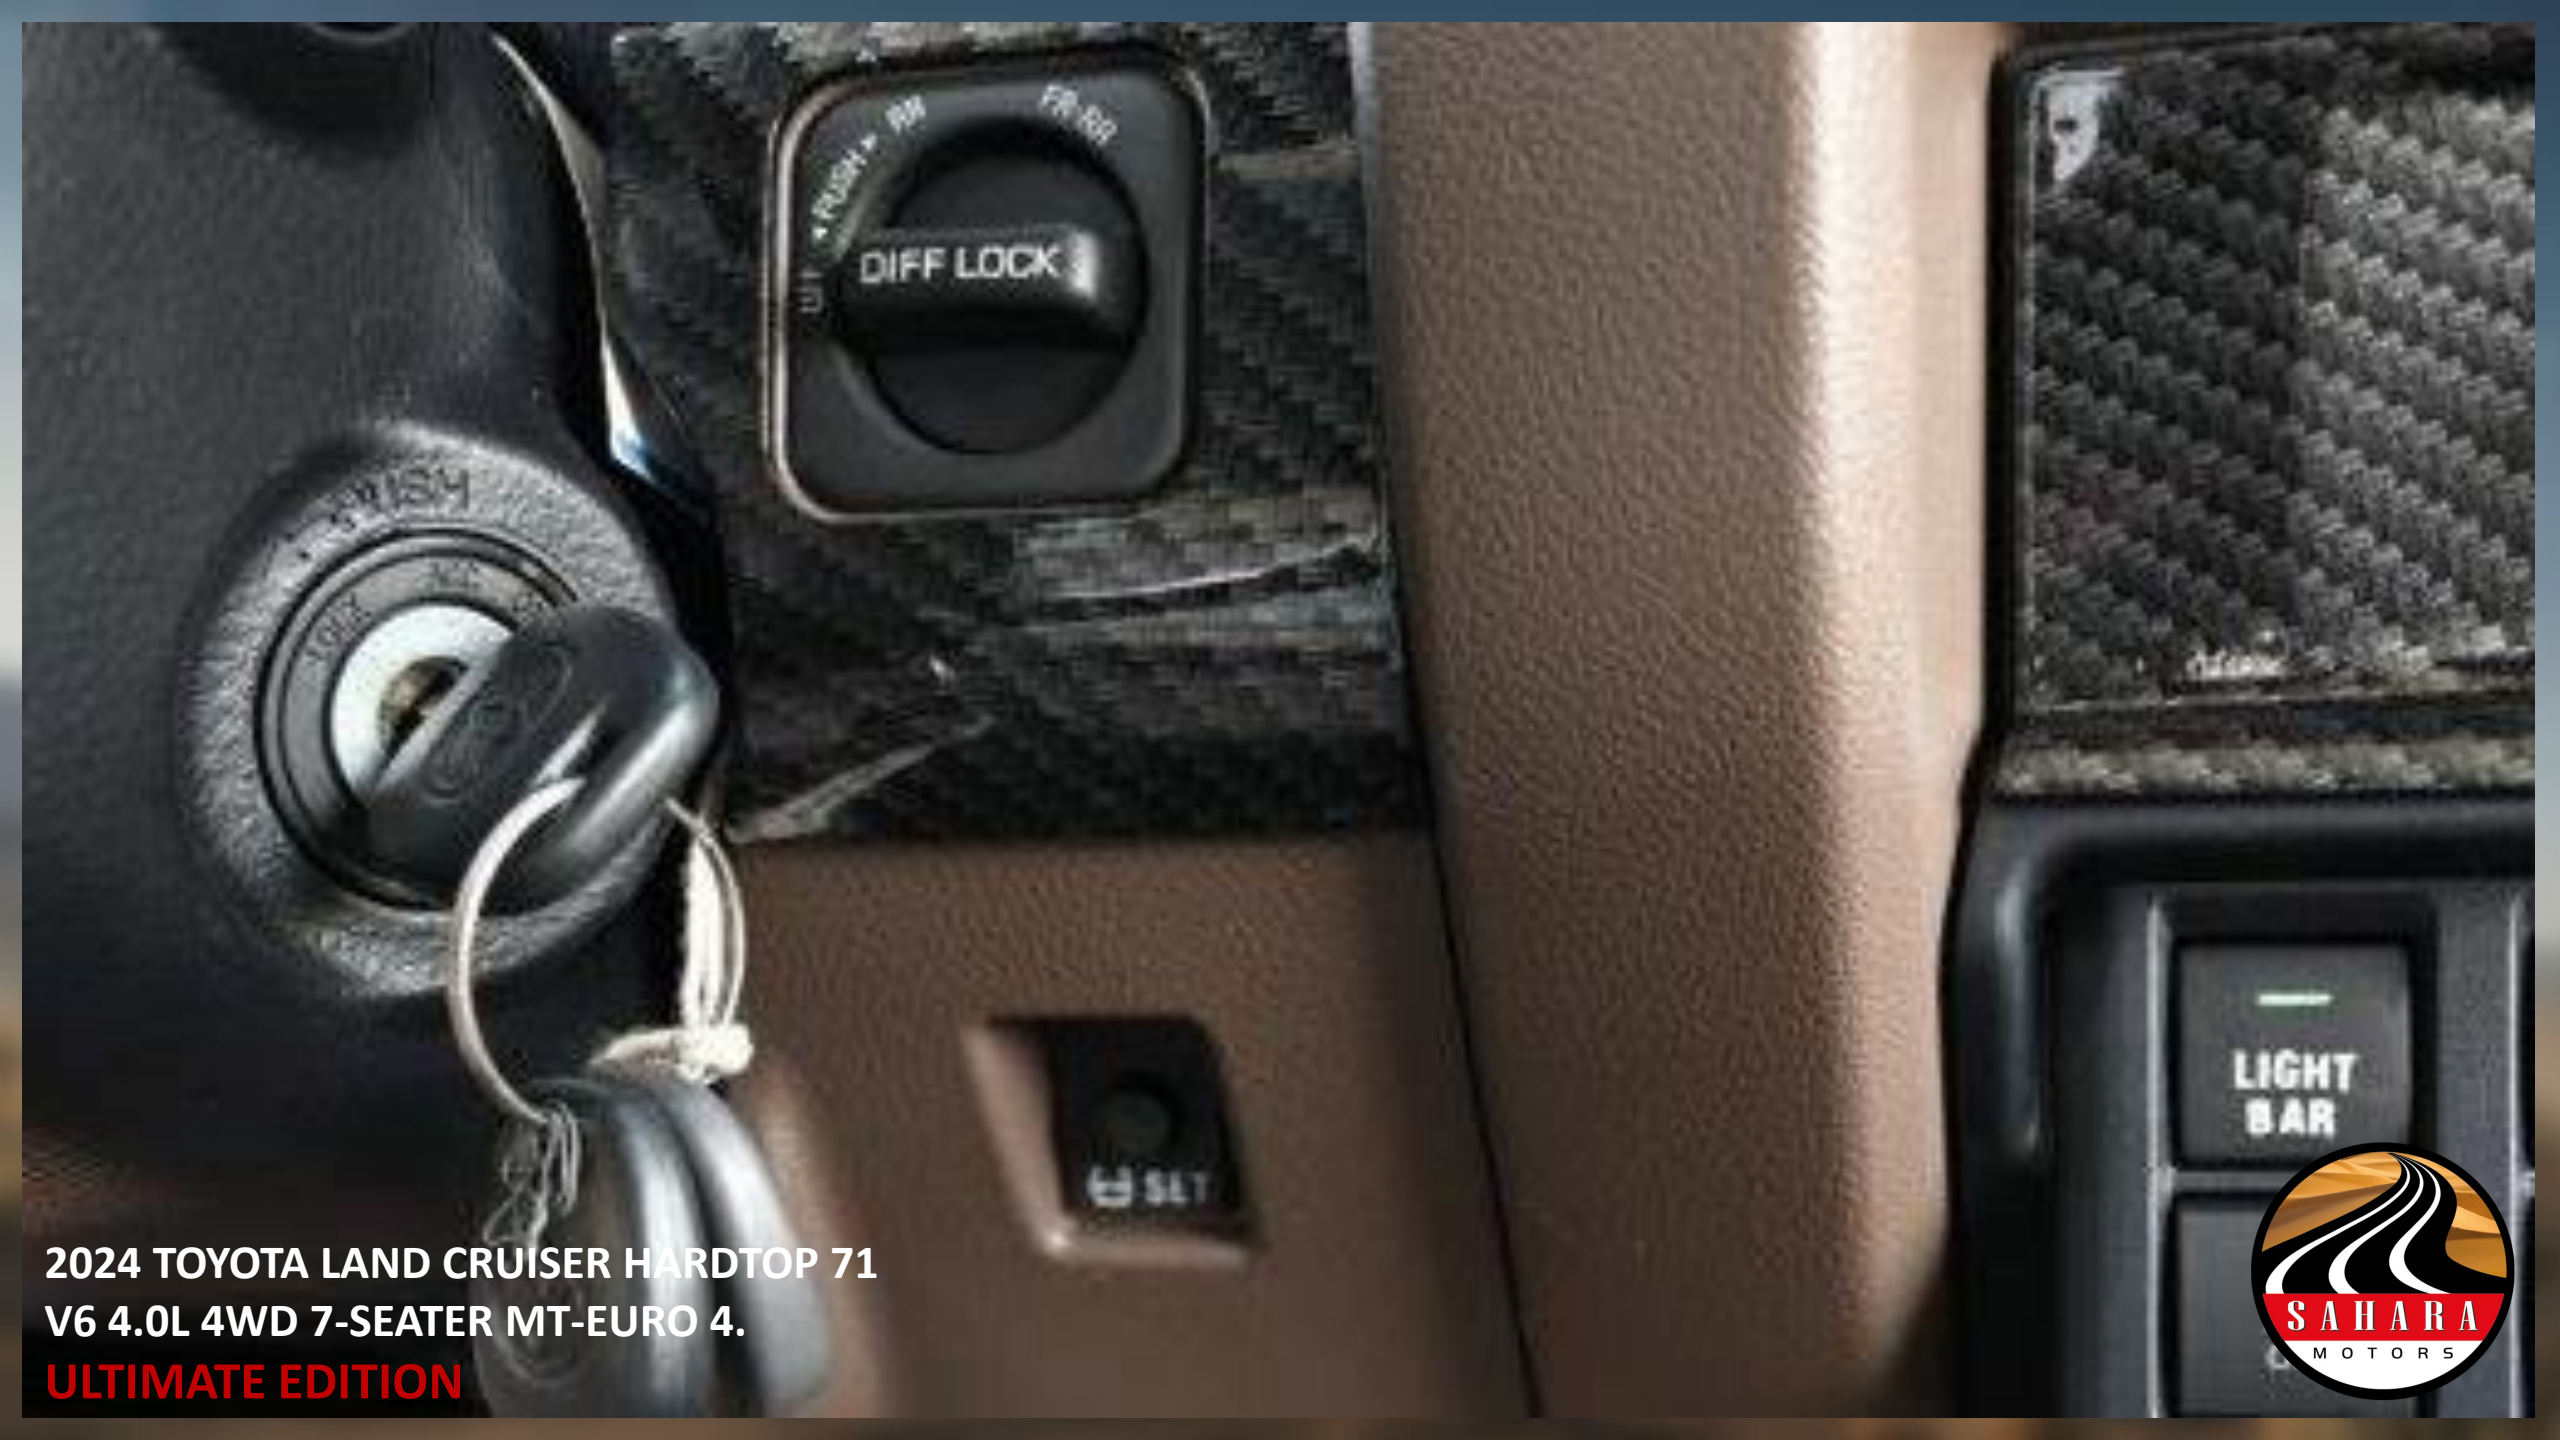

2024 TOYOTA LAND CRUISER HARDTOP 71
V6 4.0L 4WD 7-SEATER MT-EURO 4.
ULTIMATE EDITION